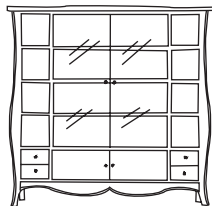

COLLEZIONE SOFIA

SOFIA COLLECTION

SOFIA Art. 755
libreria porta TV*
TV holder bookcase*
cm. 195 x 45 x 203 h

SOFIA Art. 757
mobile vetrina ante vetro trasparente*
display cabinet clear glass doors*
cm. 195 x 45 x 203 h

SOFIA Art. 754
vetrina con luce interna*
bookcase with internal lighting*
cm. 88 x 45 x 203 h

SOFIA Art. 476
mobile 7 cassetti
7 drawers cabinet
cm. 56 x 36 x 145 h

SOFIA Art. 456-S
comodino con top specchio fumé/bronzato
bedside table with smoked/bronzed mirror top
cm. Ø 50 x 63 h

SOFIA Art. 551
libreria
bookcase
cm. 170 x 45 x 203 h

SOFIA Art. 553
vetrina
display cabinet
cm. 170 x 45 x 203 h

SOFIA Art. 552
armadio completo di: 1 cassettiera,
2 appendiabiti, 2 ripiani
wardrobe with 2 cloth rail, 2 shelves,
1 chest of drawers
cm. 170 x 70 x 203 h

SOFIA Art. 456
comodino
bedside table
cm. Ø 50 x 63 h

SOFIA Art. 756/L
mobile base senza maniglie laterali
base unit without lateral handles
cm. 187 x 55 x 60 h

SOFIA Art. 756
mobile base 1 cassetto*
1 drawer base unit*
cm. 187 x 55 x 60 h