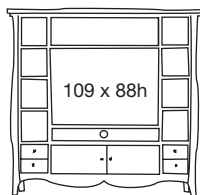

COLLEZIONE SOFIA

SOFIA COLLECTION

SOFIA Art. 755
libreria porta TV*
TV holder bookcase*
cm. 195 x 45 x 203 h

SOFIA Art. 757
mobile vetrina ante vetro trasparente*
display cabinet clear glass doors*
cm. 195 x 45 x 203 h

SOFIA Art. 754
vetrina con luce interna*
bookcase with internal lighting*
cm. 88 x 45 x 203 h

SOFIA Art. 476
mobile 7 cassetti
7 drawers cabinet
cm. 56 x 36 x 145 h

SOFIA Art. 456-S
comodino con top specchio fumé/bronzato
bedside table with smoked/bronzed mirror top
cm. Ø 50 x 63 h

SOFIA Art. 551
libreria
bookcase
cm. 170 x 45 x 203 h

SOFIA Art. 553
vetrina
display cabinet
cm. 170 x 45 x 203 h

SOFIA Art. 552
armadio completo di: 1 cassettiera,
2 appendiabiti, 2 ripiani
wardrobe with 2 cloth rail, 2 shelves,
1 chest of drawers
cm. 170 x 70 x 203 h

SOFIA Art. 456
comodino
bedside table
cm. Ø 50 x 63 h

SOFIA Art. 756/L
mobile base senza maniglie laterali
base unit without lateral handles
cm. 187 x 55 x 60 h

SOFIA Art. 756
mobile base 1 cassetto*
1 drawer base unit*
cm. 187 x 55 x 60 h