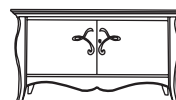

SOFIA Art. 754
vetrina con luce interna*
bookcase with internal lighting*
cm. 88 x 45 x 203 h

SOFIA Art. 476
mobile 7 cassetti
7 drawers cabinet
cm. 56 x 36 x 145 h

SOFIA Art. 456-S
comodino con top specchio fumé/bronzato
bedside table with smoked/bronzed mirror top
cm. Ø 50 x 63 h

SOFIA Art. 551
libreria
bookcase
cm. 170 x 45 x 203 h

SOFIA Art. 553
vetrina
display cabinet
cm. 170 x 45 x 203 h

SOFIA Art. 552
armadio completo di: 1 cassettiera,
2 appendiabiti, 2 ripiani
wardrobe with 2 cloth rail, 2 shelves,
1 chest of drawers
cm. 170 x 70 x 203 h

SOFIA Art. 459
comodino
bedside table
cm. 54 x 36 x 60 h

SOFIA Art. 559
credenza
sideboard
cm. 194 x 55 x 91 h

SOFIA Art. 550
credenza
sideboard
cm. 170 x 55 x 88 h

SOFIA Art. 452
comò
chest of drawers
cm. 130 x 55 x 88 h

SOFIA Art. 456
comodino
bedside table
cm. Ø 50 x 63 h

SOFIA Art. 756/L
mobile base senza maniglie laterali
base unit without lateral handles
cm. 187 x 55 x 60 h

SOFIA Art. 756
mobile base 1 cassetto*
1 drawer base unit*
cm. 187 x 55 x 60 h