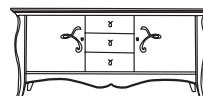

SOFIA Art. 754
vetrina con luce interna*
bookcase with internal lighting*
cm. 88 x 45 x 203 h

SOFIA Art. 476
mobile 7 cassetti
7 drawers cabinet
cm. 56 x 36 x 145 h

SOFIA Art. 456-S
comodino con top specchio fumé/bronzato
bedside table with smoked/bronzed mirror top
cm. Ø 50 x 63 h

SOFIA Art. 551
libreria
bookcase
cm. 170 x 45 x 203 h

SOFIA Art. 553
vetrina
display cabinet
cm. 170 x 45 x 203 h

SOFIA Art. 552
armadio completo di: 1 cassettiera,
2 appendiabiti, 2 ripiani
wardrobe with 2 cloth rail, 2 shelves,
1 chest of drawers
cm. 170 x 70 x 203 h

SOFIA Art. 459
comodino
bedside table
cm. 54 x 36 x 60 h

SOFIA Art. 559
credenza
sideboard
cm. 194 x 55 x 91 h

SOFIA Art. 550
credenza
sideboard
cm. 170 x 55 x 88 h

SOFIA Art. 452
comò
chest of drawers
cm. 130 x 55 x 88 h

SOFIA Art. 456
comodino
bedside table
cm. Ø 50 x 63 h

SOFIA Art. 756/L
mobile base senza maniglie laterali
base unit without lateral handles
cm. 187 x 55 x 60 h

SOFIA Art. 756
mobile base 1 cassetto*
1 drawer base unit*
cm. 187 x 55 x 60 h