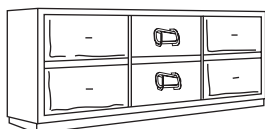

COLLEZIONE KEOPE SOFT

KEOPE SOFT COLLECTION

KEOPE-Soft Art. 418/P4
comò con 4 frontali imbottiti e 2 con maniglie
chest of drawers with 4 upholstered fronts and 2 with handles
cm. 183 x 50 x 66 h

KEOPE-Soft Art. 418/P
comò con frontali imbottiti
chest of drawers with upholstered fronts
cm. 183 x 50 x 66 h

KEOPE-Soft Art. 408/P
comò con frontali imbottiti
chest of drawers with upholstered fronts
cm. 150 x 50 x 78 h

KEOPE-Soft Art. 400 /P
comò con frontali imbottiti
chest of drawers with upholstered fronts
cm. 150 x 50 x 66 h

KEOPE-Soft Art. 411/P
comodino 1 cassetto con frontale imbottito
1 drawer bedside table with upholstered front
cm. 78 x 50 x 35 h

KEOPE-Soft Art. 401/P
comodino 1 cassetto con frontale imbottito
1 drawer bedside table with upholstered front
cm. 60 x 40 x 32 h

KEOPE-Soft Art. 414/P
mobile a 5 cassetti con frontali imbottiti
5-drawers cabinet with upholstered fronts
cm. 60 x 40 x 129 h

KEOPE-SOFT Art. 702-P
toilette con frontali cassetti imbottiti
dressing table with upholsterd frontal drawers
cm. 110 x 52 x 78 h