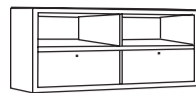

KEOPE Art. 403
credenza 2 vani giorno e 2 cassetti
2 open shelves and 2 drawers sideboard
cm. 150 x 50 x 66 h