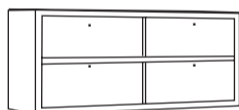

## KEOPE COLLECTION

**KEOPE Art. 533**  
libreria 2 ante centrali con 2 ripiani interni  
2 central doors bookcase with 2 internal shelves  
cm. 208 x 31 x 208 h

**KEOPE Art. 590**  
libreria Dx o Sx  
bookcase Right / Left  
cm. 168 x 31 x 126 h

**KEOPE Art. 761**  
libreria Dx o Sx  
bookcase Right / Left  
cm. 168 x 31 x 126 h

**KEOPE Art. 793**  
mobile a 2 ante con vano a giorno  
2 doors unit with open shelf  
cm. 112 x 40 x 160h

**KEOPE Art. 792**  
mobile a 1 anta con vano a giorno  
1 door unit with open shelf  
cm. 60 x 40 x 160h

**KEOPE Art. 795**  
mobile a 2 ante e vetrina con luce interna  
2 doors unit and display with interior lighting  
and glass door  
cm. 112 x 40 x 160 h

**KEOPE Art. 794**  
mobile a 1 anta e vetrina con luce interna  
1 door unit and display with interior lighting  
and glass door  
cm. 60 x 40 x 160 h