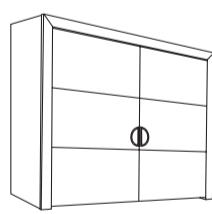

**KEOPE Art. 700**  
libreria pensile  
hanging bookcase  
cm. 87 x 31 x 127 h

**KEOPE Art. 699**  
libreria pensile  
hanging bookcase  
cm. 46 x 31 x 127 h

**KEOPE Art. 769**  
vetrina pensile con ripiani e ante vetro trasparente  
hanging display cabinet with clear glass shelves and  
doors  
cm. 87 x 31 x 127 h

**KEOPE Art. 709**  
vetrina pensile con ripiani e ante vetro trasparente  
hanging display cabinet with clear glass shelves and  
door  
cm. 46 x 31 x 127 h

**KEOPE Art. 435**  
vetrina a 2 ante  
2 doors display cabinet  
cm. 112 x 40 x 160h

**KEOPE Art. 449**  
mobile 1 anta vetro  
1 glass door unit  
cm. 60 x 40 x 160h

**KEOPE Art. 410**  
vetrina a 2 ante  
2 doors display cabinet  
cm. 112 x 40 x 160h

**KEOPE Art. 409**  
vetrina a 1 anta  
1 glass door unit  
cm. 60 x 40 x 160h

**KEOPE Art. 401**  
comodino 1 cassetto  
1 drawer bedside table  
cm. 60 x 40 x 32 h

**KEOPE Art. 423**  
comodino 2 cassetti  
2 drawers bedside table  
cm. 60 x 40 x 32 h

**KEOPE Art. 402**  
comodino con vano e cassetto  
bedside table with drawer and open shelf  
cm. 60 x 40 x 32 h