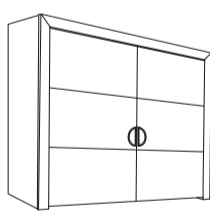

KEOPE Art. 508
armadio 2 ante scorrevoli
con 2 ripiani e 3 pali appendiabiti
2 sliding doors wardrobe
with 2 shelves and 3 cloth rails
cm. 270,5 x 69 x 255 h