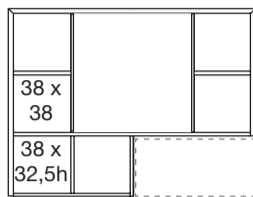

## KEOPE COLLECTION

**KEOPE Art. 533**  
libreria 2 ante centrali con 2 ripiani interni  
2 central doors bookcase with 2 internal shelves  
cm. 208 x 31 x 208 h

**KEOPE Art. 590**  
libreria Dx o Sx  
bookcase Right / Left  
cm. 168 x 31 x 126 h

**KEOPE Art. 761**  
libreria Dx o Sx  
bookcase Right / Left  
cm. 168 x 31 x 126 h

**KEOPE Art. 793**  
mobile a 2 ante con vano a giorno  
2 doors unit with open shelf  
cm. 112 x 40 x 160h

**KEOPE Art. 792**  
mobile a 1 anta con vano a giorno  
1 door unit with open shelf  
cm. 60 x 40 x 160h

**KEOPE Art. 795**  
mobile a 2 ante e vetrina con luce interna  
2 doors unit and display with interior lighting  
and glass door  
cm. 112 x 40 x 160 h

**KEOPE Art. 794**  
mobile a 1 anta e vetrina con luce interna  
1 door unit and display with interior lighting  
and glass door  
cm. 60 x 40 x 160 h