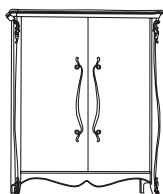

COLLEZIONE MELISSA

MELISSA COLLECTION

MELISSA Art. 765
libreria porta TV con intagli*
TV holder bookcase with carvings*
cm. 195 x 45 x 203 h

MELISSA Art. 767
mobile vetrina con intagli ante vetro trasparente*
display cabinet with carvings clear glass doors*
cm. 195 x 45 x 203 h

MELISSA Art. 764
vetrina con intagli - luce interna*
bookcase with carvings -internal lighting*
cm. 88 x 45 x 203 h

MELISSA Art. 475
mobile 7 cassetti con intagli
7 drawers cabinet with inlays
cm. 56 x 36 x 145 h

MELISSA Art. 541
libreria con intagli
bookcase with carvings
cm. 170 x 45 x 203 h

MELISSA Art. 543
vetrina con intagli*
display cabinet with carvings*
cm. 170 x 45 x 203 h

MELISSA Art. 542
armadio con intagli completo di:
1 cassettiera, 2 appendiabiti, 2 ripiani
wardrobe with carvings with 2 cloth rail, 2 shelves,
1 chest of drawers
cm.170 x 70 x 203 h

MELISSA Art. 489
comodino con intagli
bedside table with inlays
cm. 54 x 36 x 60 h

MELISSA Art. 549
credenza
sideboard
cm. 194 x 55 x 91 h

MELISSA Art. 540
credenza
sideboard
cm. 170 x 55 x 88 h

MELISSA Art. 482
comò con intagli
chest of drawers with inlays
cm. 130 x 55 x 88 h