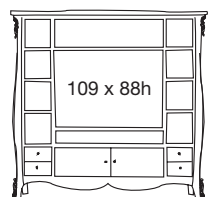

COLLEZIONE MELISSA

MELISSA COLLECTION

MELISSA Art. 765
libreria porta TV con intagli*
TV holder bookcase with carvings*
cm. 195 x 45 x 203 h

MELISSA Art. 767
mobile vetrina con intagli ante vetro trasparente*
display cabinet with carvings clear glass doors*
cm. 195 x 45 x 203 h

MELISSA Art. 764
vetrina con intagli - luce interna*
bookcase with carvings -internal lighting*
cm. 88 x 45 x 203 h

MELISSA Art. 475
mobile 7 cassetti con intagli
7 drawers cabinet with inlays
cm. 56 x 36 x 145 h

MELISSA Art. 541
libreria con intagli
bookcase with carvings
cm. 170 x 45 x 203 h

MELISSA Art. 543
vetrina con intagli*
display cabinet with carvings*
cm. 170 x 45 x 203 h

MELISSA Art. 542
armadio con intagli completo di:
1 cassettiera, 2 appendiabiti, 2 ripiani
wardrobe with carvings with 2 cloth rail, 2 shelves,
1 chest of drawers
cm.170 x 70 x 203 h

MELISSA Art. 766
mobile base con intagli 1 cassetto*
1 drawer base unit with carvings*
cm. 187 x 55 x 60 h

MELISSA Art. 766/L
mobile base con intagli senza maniglie laterali
base unit with carvings without lateral handles
cm. 187 x 55 x 60 h